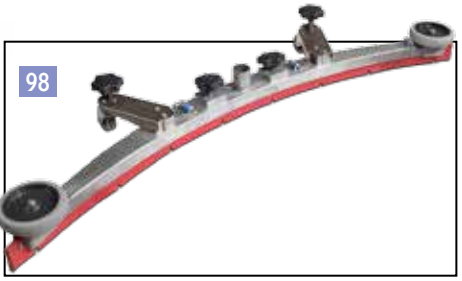

98
TTA-606218 Aluminium Floor Tool, Linatex Blade, 1053mm Working Width. C/W Adjustable Wheels. TTB6650/TTV5565/TTV678