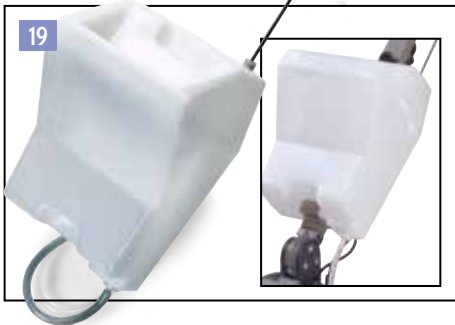

FMA-606400 HFS 360mm PadLoc Drive Board

17
FMA-606110 HFS 360mm Nuloc Pad Drive Board

18
FMA-606626 HFS 360mm Porcupine Pad Holder

NuSpeed Accessories

19
FMA-606084 NR Solution Tank

20
FMA-606056 NR Dustrol Kit (Grey)