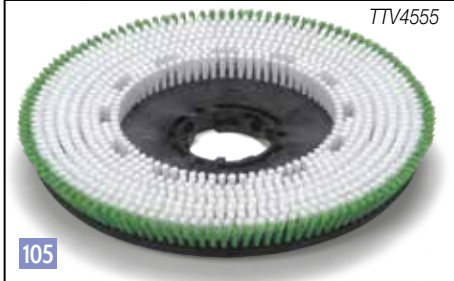

TTA-606028 550mm Polyscrub Brush (Single)