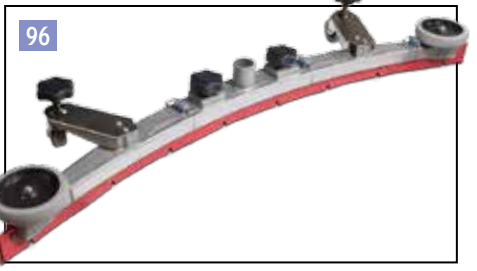

Twintec / Vario Floor Tool Options

96
TTA-606298 Aluminium Floor Tool Linatex Blade, 944mm Working Width. C/W Adjustable Wheels. TT/TTB4055/TTB6055/TTV4555

Vario Accessories