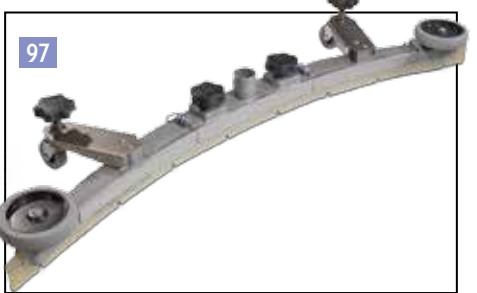

Vario Accessories

91
TTA-606282 TT/TTB 1840 Plastic Floor Tool Polyurethane Blade

101
TTA-606203 450mm Polyscrub Brush (Single)

92
TTA-606309 Plastic Floor Tool, 785mm Working Width, Rubber Blade. ET4045/ETB4045